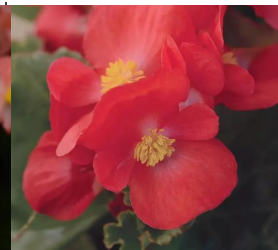

Height: 12-15” Width: 10-12” Shade or Sun.

Available in *1801 *4.5” *5”

Bronze Leaf White

Bronze Leaf Red

Green Leaf White

Green Leaf Bicolor

Green Leaf Red

Green Leaf Pink