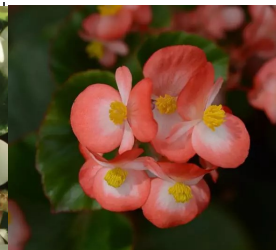

Height: 12-15” Width: 10-12” Shade or Sun.

Available in *1801 *4.5” *5”

Bronze Leaf White

Bronze Leaf Red

Green Leaf White

Green Leaf Bicolor

Green Leaf Red

Green Leaf Pink