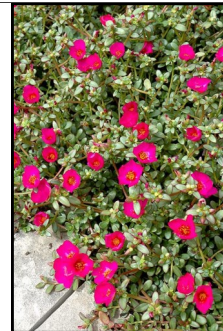

Rudbeckia Denver Daisy Premium Seed

Perfectly suited for hot & dry locations, Denver Daisies have large, eye-catching gold flowers with a deep-red rim center.

Height: 18-24” Width: 18-24” Sun.

Available in *1801 *4.5” *5”