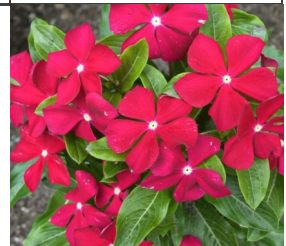

TOP PICKS 2024

VINCA

Vinca Cora XDR Premium Seed

Striking, showy and vibrant flowers, Vinca provide strong color throughout the Summer. Cora XDR is highly disease resistant and is perfect for beds & containers, alike.

Height: 214-16" Width: 18-20"

Sun.

Available in *1801 *4.5" *5"

all colors

Rose Punch	Cranberry	Apricot	Orchid	Hotgenta
White	Light Pink	Pink Halo	Strawberry	Punch
Polka Dot	Magenta Halo	Mix	Classic Red	

Vinca Titan Premium Seed

Bursting with Really Red star-shaped flowers, Vinca Titan tolerates heat and drought and packs full-impact RED!

Height: 16" Width: 12"

Sun.

Available in *1801 *4.5" *5"

Really Red